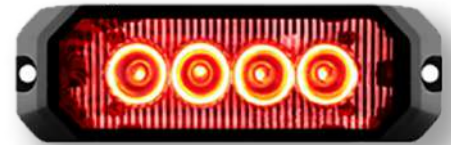

GLO001091

4 LED RECTANGULAR 4" HIGH POWER CLEAR LENS AMBER STROBE LIGHT

COLOR: **AMBER**

12V, TWO (2) WIRE PLUGS AND SCREWS. EASY MOUNT DOT APPROVE - FOR EMERGENCY VEHICLES USE ONLY. CHECK YOUR CITY/COUNTRY/STATE'S FOR DOT LAWS BEFORE INSTALLATION.