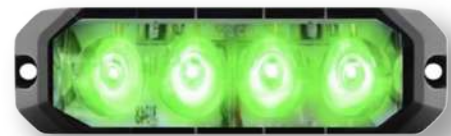

LED LIGHTS

4 LED RECTANGULAR 4" HIGH POWER CLEAR LENS BLUE STROBE LIGHT

COLOR: **BLUE**

12V, TWO (2) WIRE PLUGS AND SCREWS. EASY MOUNT DOT APPROVE - FOR EMERGENCY VEHICLES USE ONLY. CHECK YOUR CITY/COUNTRY/STATE'S FOR DOT LAWS BEFORE INSTALLATION.

GLO001090

4 LED RECTANGULAR 4" HIGH POWER CLEAR LENS RED STROBE LIGHT

COLOR: **RED**

12V, TWO (2) WIRE PLUGS AND SCREWS. EASY MOUNT DOT APPROVE - FOR EMERGENCY VEHICLES USE ONLY. CHECK YOUR CITY/COUNTRY/STATE'S FOR DOT LAWS BEFORE INSTALLATION.

GLO001091

4 LED RECTANGULAR 4" HIGH POWER CLEAR LENS AMBER STROBE LIGHT

COLOR: **AMBER**

12V, TWO (2) WIRE PLUGS AND SCREWS. EASY MOUNT DOT APPROVE - FOR EMERGENCY VEHICLES USE ONLY. CHECK YOUR CITY/COUNTRY/STATE'S FOR DOT LAWS BEFORE INSTALLATION.

GLO001092

4 LED RECTANGULAR 4" HIGH POWER CLEAR LENS PURPLE STROBE LIGHT

COLOR: **PURPLE**

12V, TWO (2) WIRE PLUGS AND SCREWS. EASY MOUNT DOT APPROVE - FOR EMERGENCY VEHICLES USE ONLY. CHECK YOUR CITY/COUNTRY/STATE'S FOR DOT LAWS BEFORE INSTALLATION.

GLO001093

4 LED RECTANGULAR 4" HIGH POWER CLEAR LENS GREEN STROBE LIGHT

COLOR: **GREEN**

12V, TWO (2) WIRE PLUGS AND SCREWS. EASY MOUNT DOT APPROVE - FOR EMERGENCY VEHICLES USE ONLY. CHECK YOUR CITY/COUNTRY/STATE'S FOR DOT LAWS BEFORE INSTALLATION.

GLO001094