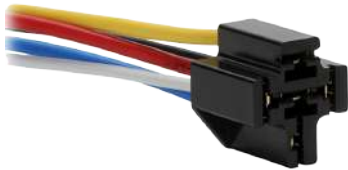

5 PIN PLASTIC CONECTOR

5 PIN RELAY SOCKET, HIGH QUALITY AND GOOD PERFORMANCE
VOLTAGE: 30AMP / 40 AMP CONNECTOR SOCKET WITH 5 TERMINALS DESIGN
TERMINAL SIZE: 6.3MM
IT IS SOLD ONLY IN PACKAGES OF 5 PIECES

GLO001044