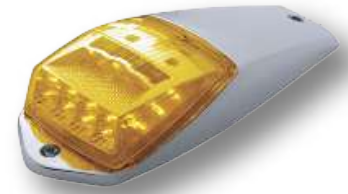

LED LIGHTS

30 LED CAB LIGHT REFLECTOR

COLOR: **AMBER**

12V, 30 LED LIGHTS WHITE , WITH CHROME BEZEL, TWO (2) WIRES,
SCREWS INCLUDED *DRILLING MAY BE REQUIRED, SIZE: 10 11/16",
DISTANCE BETWEEN MOUNTING HOLES 9 1/8". CALIFORNIA PROP 65 WARNING:
THIS PRODUCT MAY EXPOSE YOU TO A CHEMICAL KNOWN TO THE STATE OF
CALIFORNIA TO CAUSE CANCER AND BIRTH DEFECTS OR OTHER
REPRODUCTIVE HARM.

GLO001089

4" TWIST ON BEZEL PLASTIC CHROME BEZEL

INSERT 1 TAB UNDERNEATH THE GROMMET & TWIST, THE OTHER
TABS WILL SLIDE UNDER THE GROMMET, NO MOUNTING
SCREWS INCLUDED.