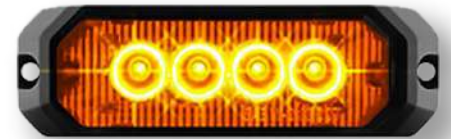

GLO001092

4 LED RECTANGULAR 4" HIGH POWER CLEAR LENS PURPLE STROBE LIGHT

COLOR: **PURPLE**

12V, TWO (2) WIRE PLUGS AND SCREWS. EASY MOUNT DOT APPROVE - FOR EMERGENCY VEHICLES USE ONLY. CHECK YOUR CITY/COUNTRY/STATE'S FOR DOT LAWS BEFORE INSTALLATION.