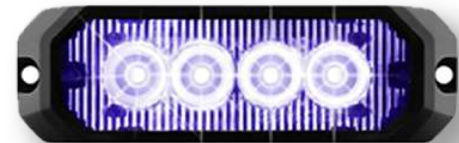

GLO001093

4 LED RECTANGULAR 4" HIGH POWER CLEAR LENS GREEN STROBE LIGHT

COLOR: **GREEN**

12V, TWO (2) WIRE PLUGS AND SCREWS. EASY MOUNT DOT APPROVE - FOR EMERGENCY VEHICLES USE ONLY. CHECK YOUR CITY/COUNTRY/STATE'S FOR DOT LAWS BEFORE INSTALLATION.