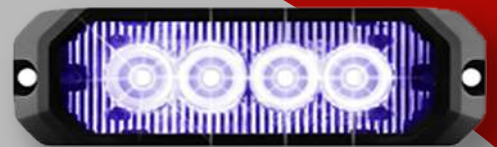

Global

Excotrans USA

LED LIGHTS