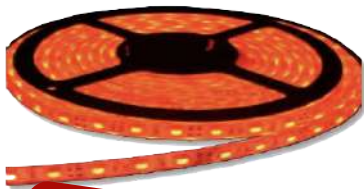

## 16 FT 300 LED LIGHT STRIPS WITH CONNECTOR INTERIOR FLEXIBLE & CUTTABLE

COLOR: **PURPLE**

FLEXIBLE PLASTIC WHITE ADHESIVE TAPE, WATER RESISTANCE, CAN BE SEPERATE EVERY 1 METER OR CUT EVERY 3 LED, SOLD BY ROLL WITH SPOOL, LUMINANCE 50/50.