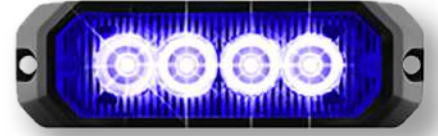

LED LIGHTS

4 LED RECTANGULAR 4" HIGH POWER CLEAR LENS BLUE STROBE LIGHT

COLOR: **BLUE**

12V, TWO (2) WIRE PLUGS AND SCREWS. EASY MOUNT DOT APPROVE - FOR EMERGENCY VEHICLES USE ONLY. CHECK YOUR CITY/COUNTRY/STATE'S FOR DOT LAWS BEFORE INSTALLATION.

GLO001090

4 LED RECTANGULAR 4" HIGH POWER CLEAR LENS RED STROBE LIGHT

COLOR: **RED**

12V, TWO (2) WIRE PLUGS AND SCREWS. EASY MOUNT DOT APPROVE - FOR EMERGENCY VEHICLES USE ONLY. CHECK YOUR CITY/COUNTRY/STATE'S FOR DOT LAWS BEFORE INSTALLATION.